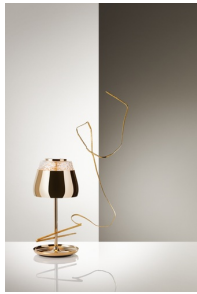

m o o o i

Valentine Table Lamp

MARCEL WANDERS STUDIO

Love at first sight! A magic mirror and the power of crystals transform a simple shell into an endless light bouquet of flowers.

Detailing

Love is in the air! The Valentine guarantees sparkles of romance with its warm glow of its florid heart.

Colours

Black

Chrome

Gold

Valentine Table Lamp

Dimensions

21cm | 8.3"

45cm | 17.7"

HEIGHT 50cm | 19.7"

CUBAGE 0.05m³ | 1.59ft³

LENGTH 30cm | 11.8"

WEIGHT 5kg | 11.02lbs

Technical

MATERIAL

Crystal clear blown glass with metal shade.
